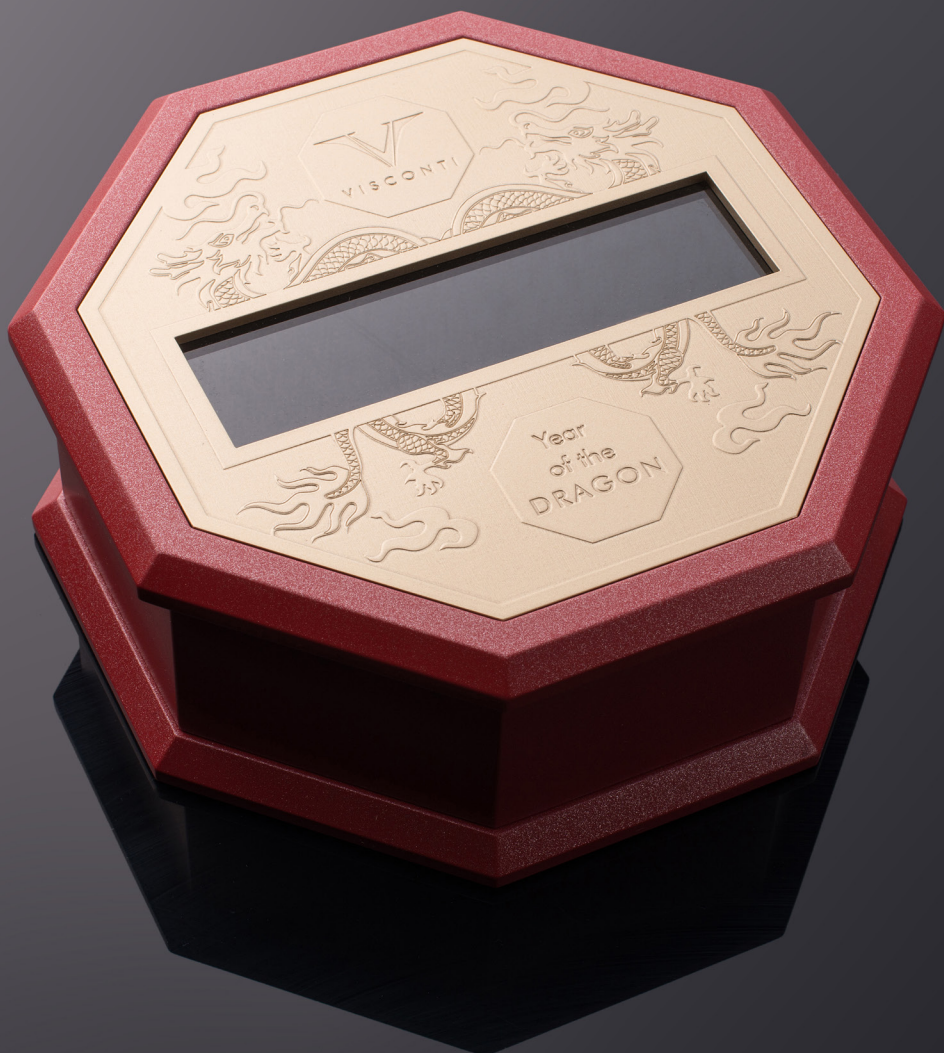

PACKAGING	DEDICATED GIFT BOX
MODEL	VISCONTI 03_KP43-01
DIMENSIONS	SIZE 210X130X70MM; WEIGHT 645GR
INCLUDED	VISCONTI WARRANTY BOOKLET; PEN IDENTITY CARD

Qwerty

The Qwerty collection is inspired by the alphanumeric keyboard patented in 1864 by Christopher Sholes. This pen pays homage to a timeless system, born with typewriters, but still present in our daily lives.

Black fountain pen

Black rollerball pen

RELEASE YEAR	2021
LIMITED EDITION	388 PCS - NUMBER ENGRAVED ON BLIND CAP
WRITING COLLECTION	FOUNTAIN PEN; ROLLER
MATERIALS	ACRYLIC RESIN - SILVER
DIMENSIONS (fountain pen, capped)	OVER; LENGTH 149,7MM; DIAMETER 17,3MM; WEIGHT 56,3GR
DIMENSIONS (fountain pen, uncapped)	OVER; LENGTH 115,2MM; DIAMETER 15,3MM; WEIGHT 30,3GR
DIMENSIONS (roller, capped)	OVER; LENGTH 149,7MM; DIAMETER 17,3MM; WEIGHT 59,6GR
DIMENSIONS (roller, uncapped)	OVER; LENGTH 112,2MM; DIAMETER 15,3MM; WEIGHT 33,3GR
METAL COATING	AGED SILVER
CLIP	CUSTOM QWERTY CLIP
CUSTOMIZATION	NOT AVAILABLE
CLOSURE SYSTEM (fountain pen)	SCREW LOCK
CLOSURE SYSTEM (roller)	SCREW LOCK
NIB	A18 18KT GOLDEN NIB
FILLING SYSTEM (fountain pen)	POWER FILLER DOUBLE RESERVOIR
FILLING SYSTEM (roller)	REFILL A40

PACKAGING	DEDICATED GIFT BOX
MODEL	VISCONTI 03_KP35-01
DIMENSIONS	SIZE 260X200X160MM; WEIGHT 2550GR
INCLUDED	VISCONTI WARRANTY BOOKLET; PEN IDENTITY CARD; RED INKWELL; BLACK INKWELL

Year of the Dragon

Inspired by the mythical five-clawed Imperial Dragon, this stunning fountain pen captures the auspicious power of Chinese culture in a body of precious hand-enameled vermeil silver. The Dragon figure on the pen's body is further accentuated by a finely etched dragon-scale texture visible under a layer of semi-transparent enamel. To emphasize its auspicious power and nobility, Visconti designers decided to further enrich the look of the Imperial Dragon by setting a precious red ruby into its eye.